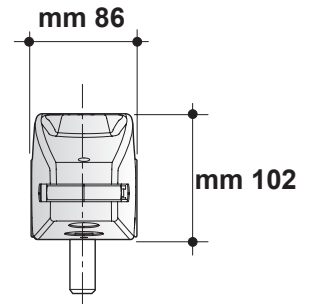

OPTIMO OP2 24 UNI **XL**

LINEAR ACTUATOR FOR SWING GATES

XL

Doors up to 3mt
Maximum weight 250Kg

- Technical Data **XL** -

Usage Limits

Max. door width (m)	3,00
Max. door weight (Kg)	250

Installation quotes

Opening	A max	B max	C
90°	150	210	760
115°	190	140	770