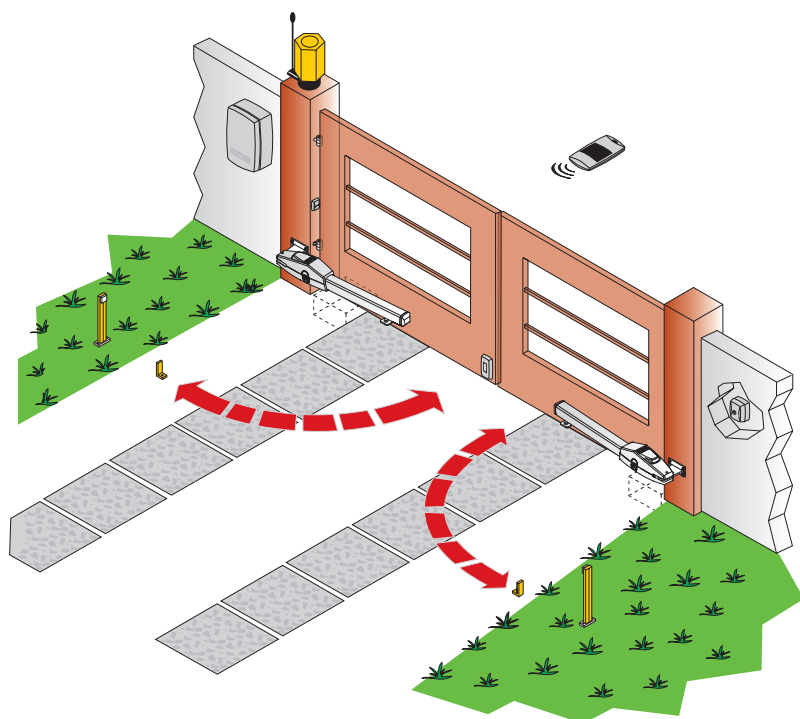

OPTIMO OP2 24 UNI **XL**

LINEAR ACTUATOR FOR SWING GATES

XL

Doors up to 3mt
Maximum weight 250Kg

- Technical Data **XL** -

Usage Limits

Max. door width (m)	3,00
Max. door weight (Kg)	250

Installation quotes

Opening	A max	B max	C
90°	150	210	760
115°	190	140	770