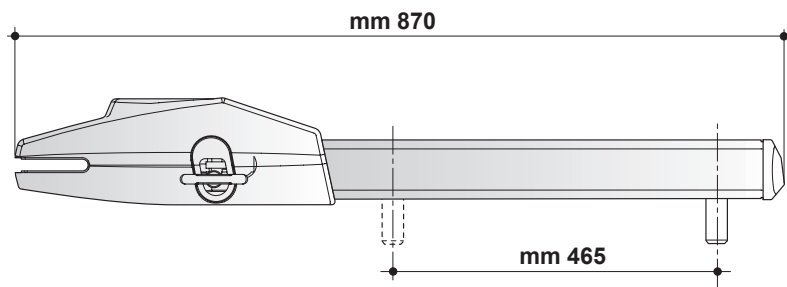

OPTIMO OP2 24 UNI **XL**

LINEAR ACTUATOR FOR SWING GATES

XL

Doors up to 3mt
Maximum weight 250Kg

- Technical Data **XL** -

Usage Limits

Max. door width (m)	3,00
Max. door weight (Kg)	250

Installation quotes

Opening	A max	B max	C
90°	150	210	760
115°	190	140	770