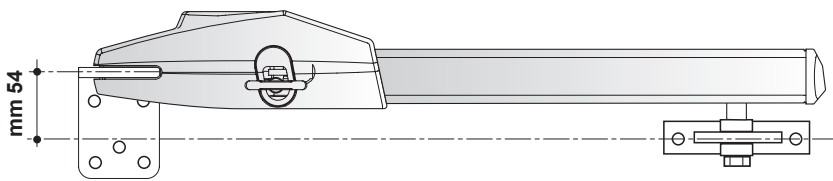

OPTIMO OP2 24 UNI **XL**

LINEAR ACTUATOR FOR SWING GATES

XL

Doors up to 3mt
Maximum weight 250Kg

- Technical Data **XL** -

Usage Limits

Max. door width (m)	3,00
Max. door weight (Kg)	250

Installation quotes

Opening	A max	B max	C
90°	150	210	760
115°	190	140	770